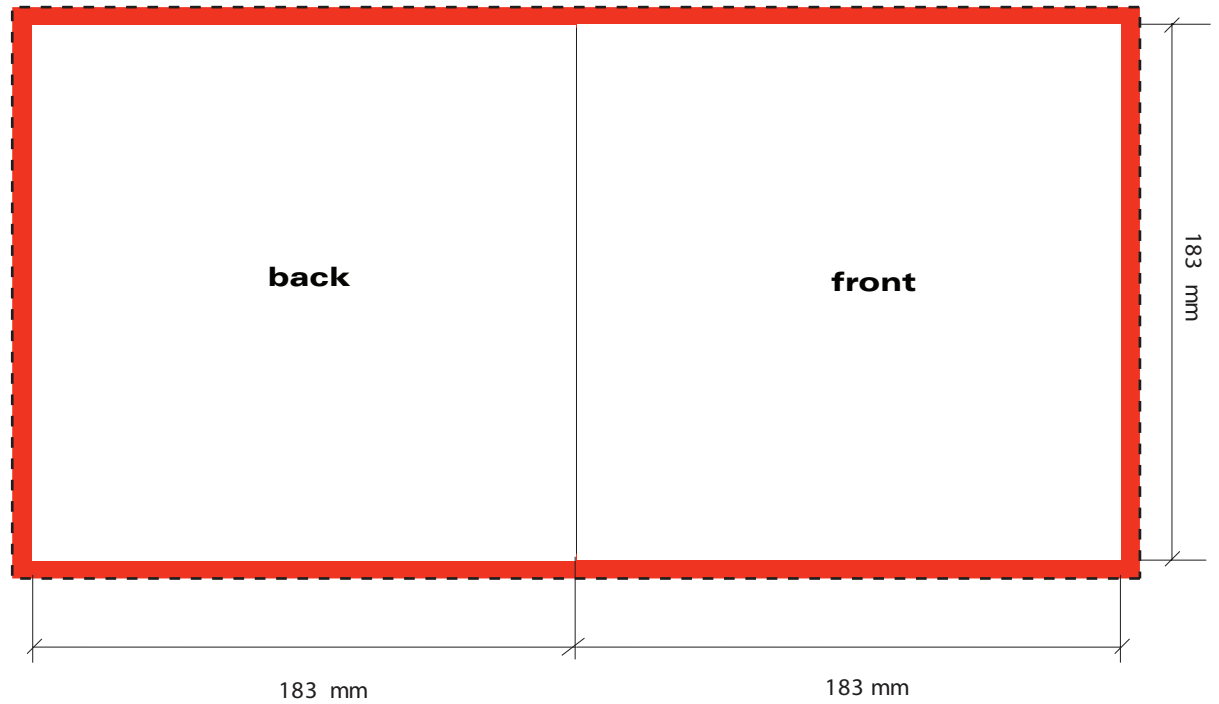

Discosleeve

■ bleed 8mm ■ printing area

The Discosleeve can be produced with or without a center hole

Vinyl Single 7" without spine

■ Bleed 8mm ■ printing area

Vinyl LP 10" without spine

■ bleed 8mm ■ printing area