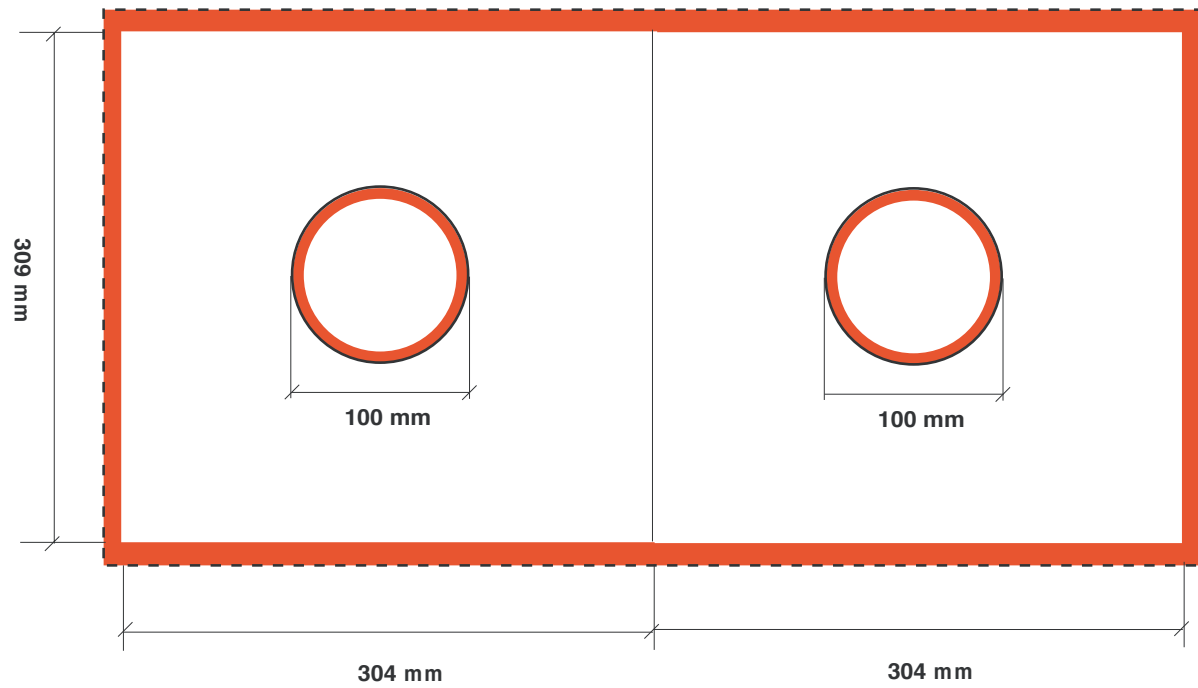

Discosleeve

■ bleed 8mm ■ printing area

The Discosleeve can be produced with or without a center hole

Vinyl Single 7" without spine

■ Bleed 8mm ■ printing area

Vinyl LP 10" without spine

■ bleed 8mm ■ printing area