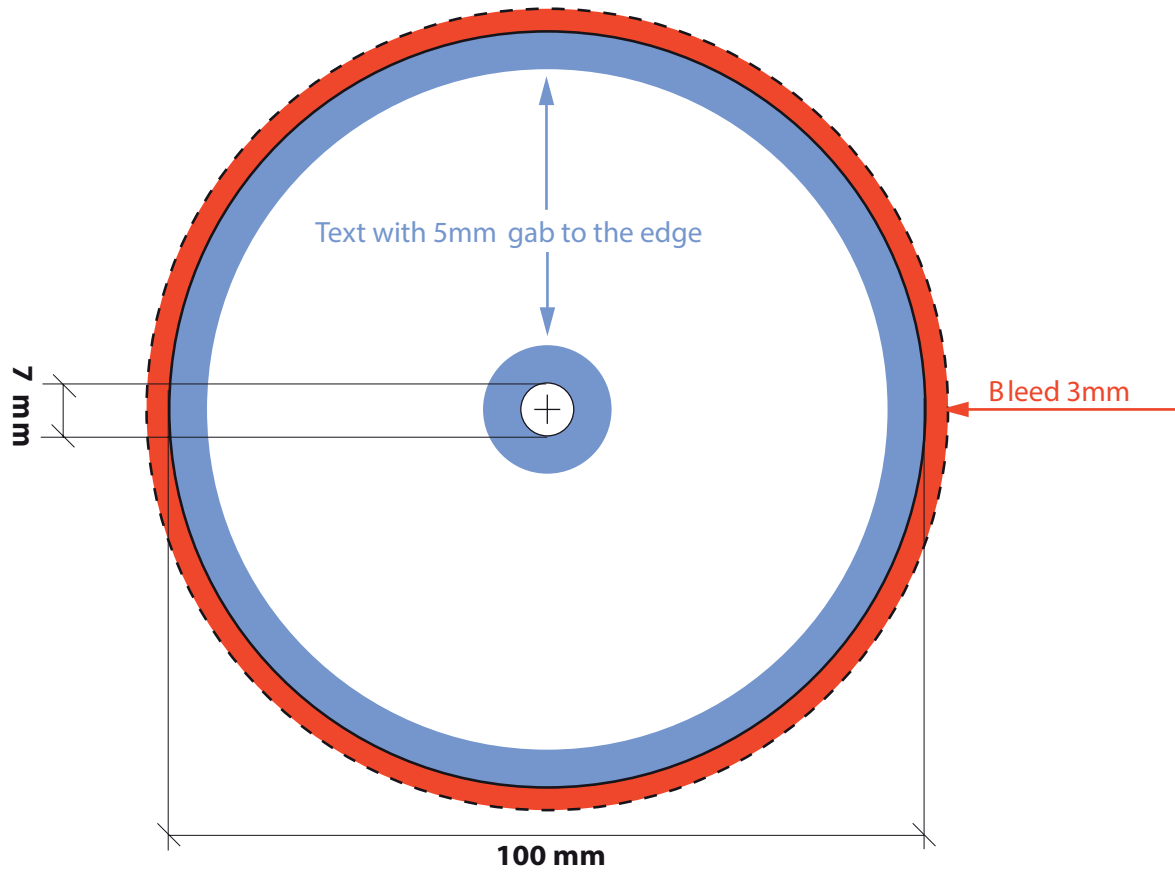

# Vinyl label

■ Bleed

■ Printing area

## Attention:

- Please only mark center with a small cross.
- Do not let this area white.
- Color saturation has to be lower than 300%

scale 1:1

### LP 12" & 10" Label

### Single 7" Label