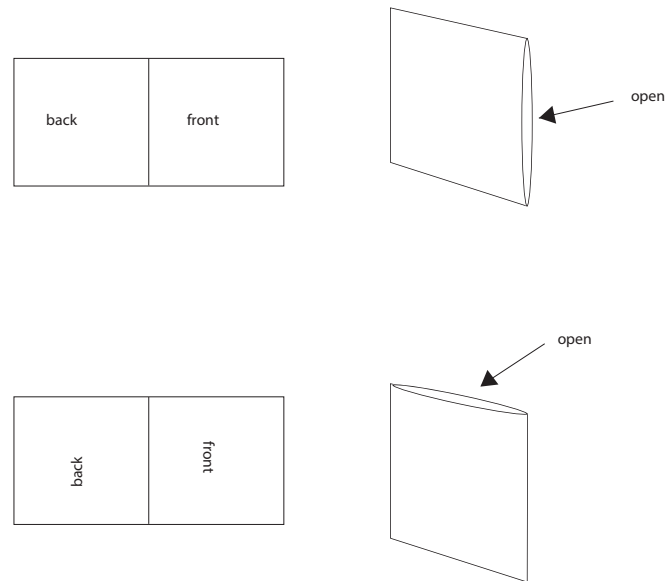

■ Bleed 8 mm ■ Printing area

scale 1:1

312 mm

Back

Front

printing area 23 mm

315 mm

3 mm

315 mm

Vinyl 7inch Cover (with spine)

■ Bleed 8 mm ■ Printing area

scale 1:1

Vinyl 10inch Cover (with spine)

■ Bleed 8 mm □ Printing area

scale 1:1