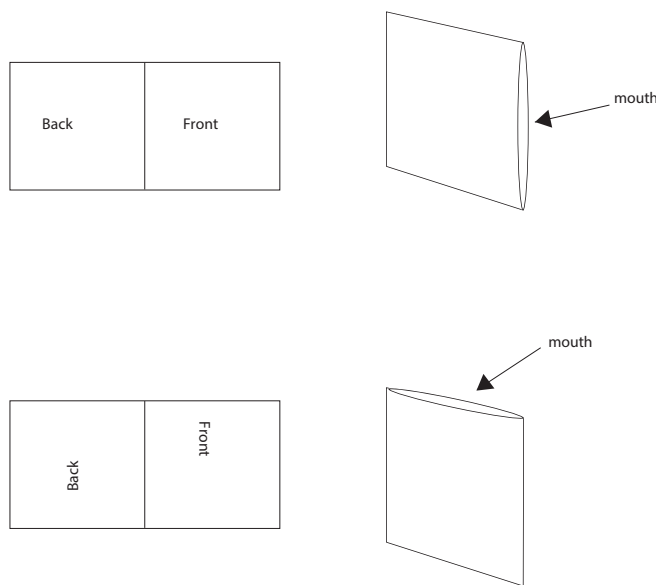

■ Bleed 8 mm ■ Printing area

scale 1:1

312 mm

Back

Front

printing area 23 mm

315 mm

3 mm

315 mm

Vinyl 7inch Cover (with spine)

■ Bleed 8 mm ■ Printing area

scale 1:1

Vinyl 10inch Cover (with spine)

■ Bleed 8 mm □ Printing area

scale 1:1