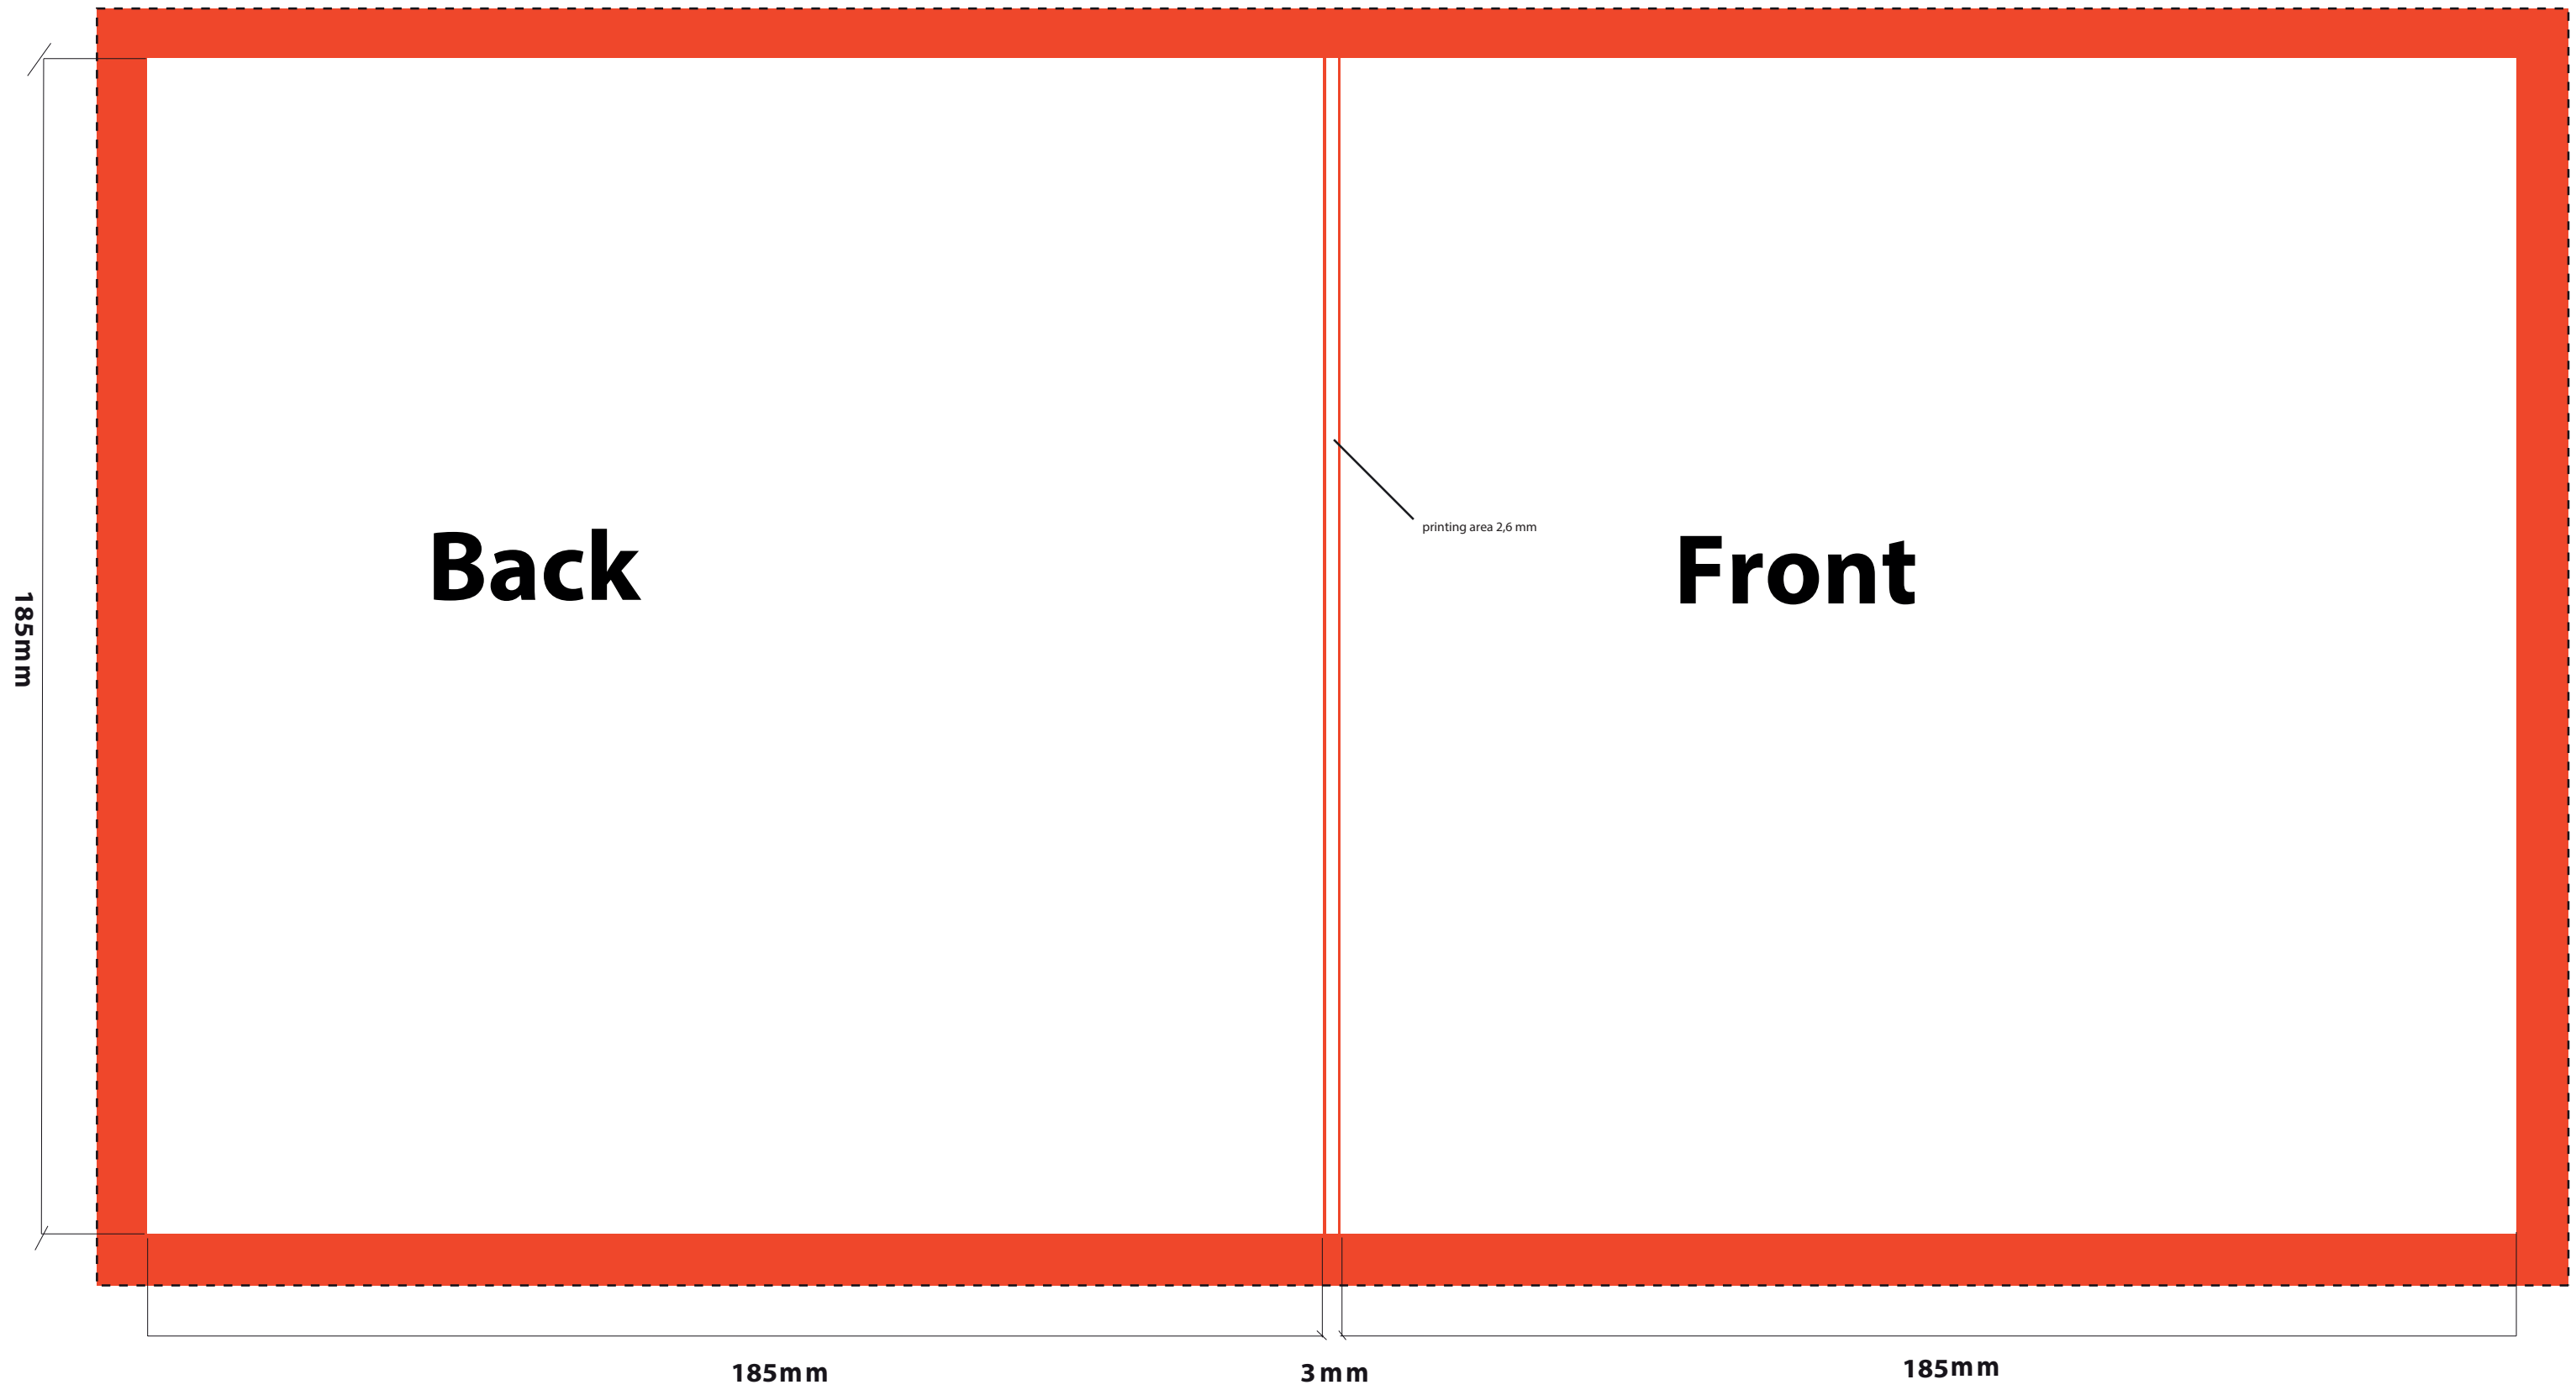

■ Bleed 8 mm ■ Printing area

scale 1:1

312 mm

Back

Front

printing area 23 mm

315 mm

3 mm

315 mm

Vinyl 7inch Cover (with spine)

■ Bleed 8 mm ■ Printing area

scale 1:1

Vinyl 10inch Cover (with spine)

■ Bleed 8 mm □ Printing area

scale 1:1